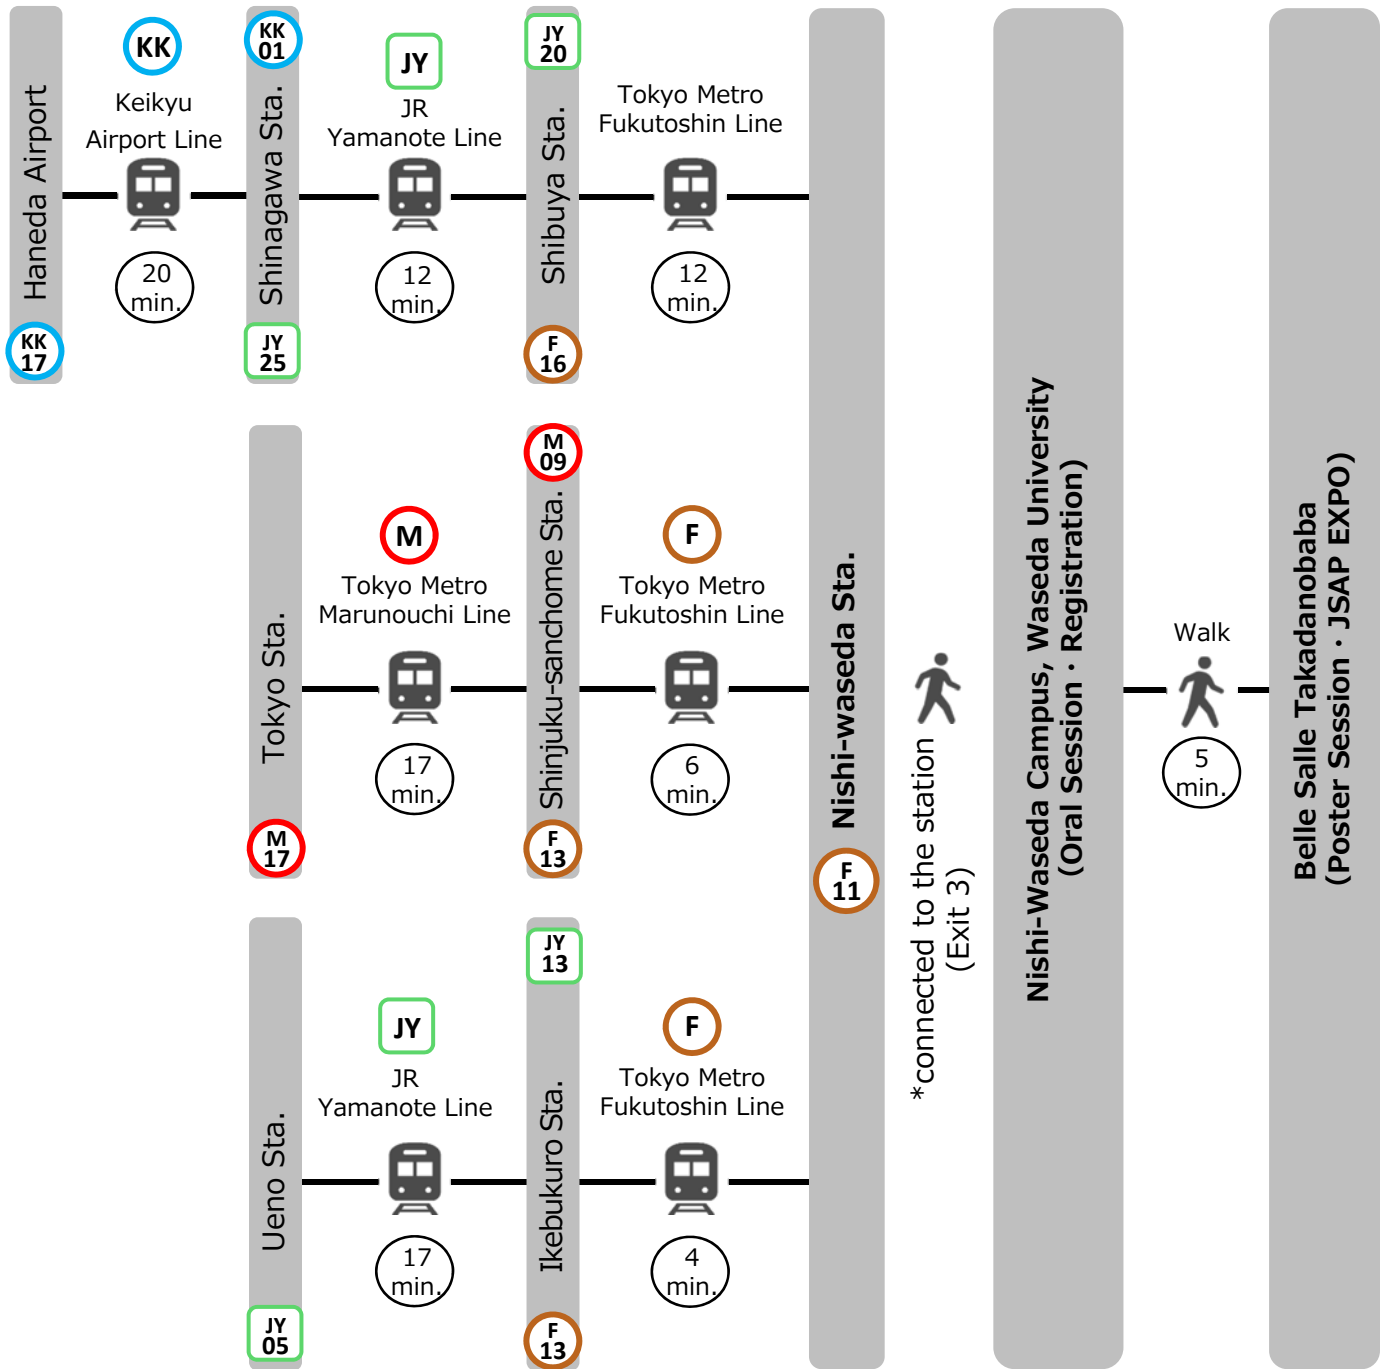

Access

NOTICE

It takes 20 minutes from Takadanobaba Station to the registration and oral session venues. We recommend using Nishi-Waseda Station.

There is no parking space inside the campus. We recommend taking public transportation.